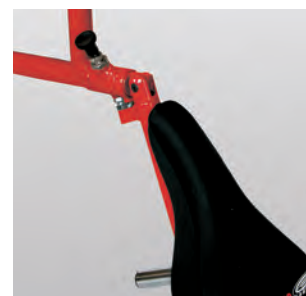

PETRA Features

- Sizes from 3-4 years to adult.
- If the user walk "tip toe" – then add about 5 cm to leg length to find relevant saddle height.
- All sizes have saddle and chest support on multi adjustable fittings and posts.
- Each size can be adjusted app. 16 cm in saddle height and longer posts can be supplied.
- Adjustable handlebar with brake, two parking brakes on the frame and reflectors in wheels, rear and front.
- Reliable handling by assistive steering spring system.
- Mini PETRA, children age 3-6 has no drop link, usual equipped with junior bike saddle and PUR semi circle body support.
- Size X-small and up all have drop link of the saddle section.
- Durable & stabile design.
- Easy transfer on and off by use of drop link of saddle section.
- Tool bag and manual.

Examples of accessories – look in our company brochure and on our website for latest info about colors, parts and accessories, that are used across PETRA, CAVALIER, FF and CROSS RUNNER.

Belt and chest plate

Hand cuffs

2 PUR supports

Moon Plate behind

Droplink